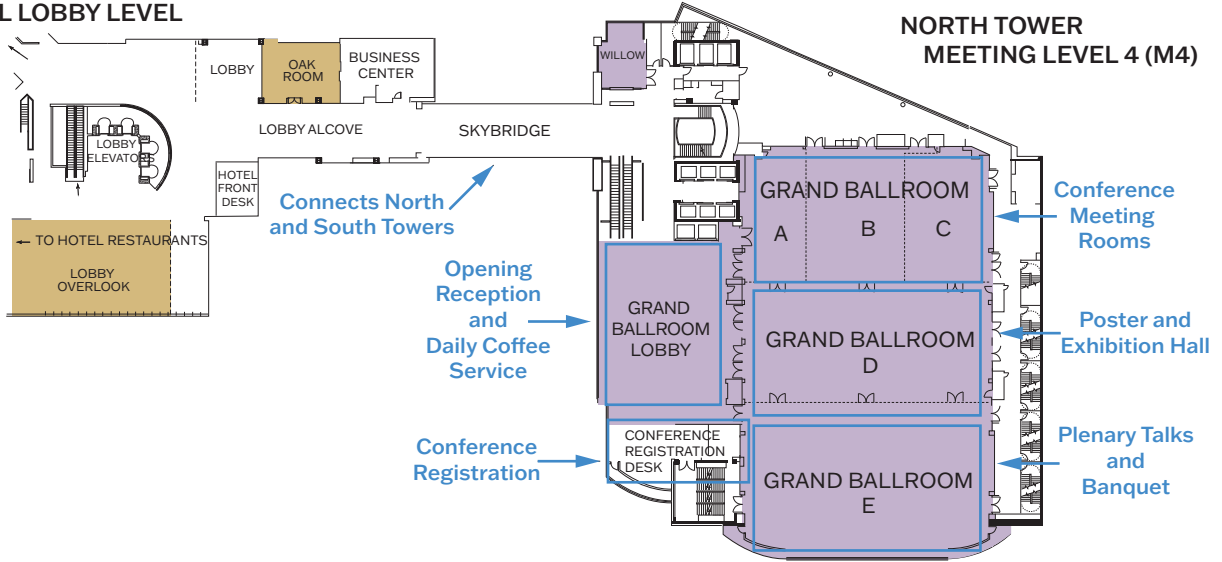

OMNI ATLANTA HOTEL AT CNN CENTER MEETING SPACE FOR ICF15

SOUTH TOWER HOTEL LOBBY LEVEL

SOUTH TOWER ATRIUM TERRACE LEVEL

NORTH TOWER MEETING LEVEL 3 (M3)

Note that no ICF15
Events Are Scheduled
on North Tower
Meeting Level 2 (M2)

NORTH TOWER MEETING LEVEL 1 (M1)