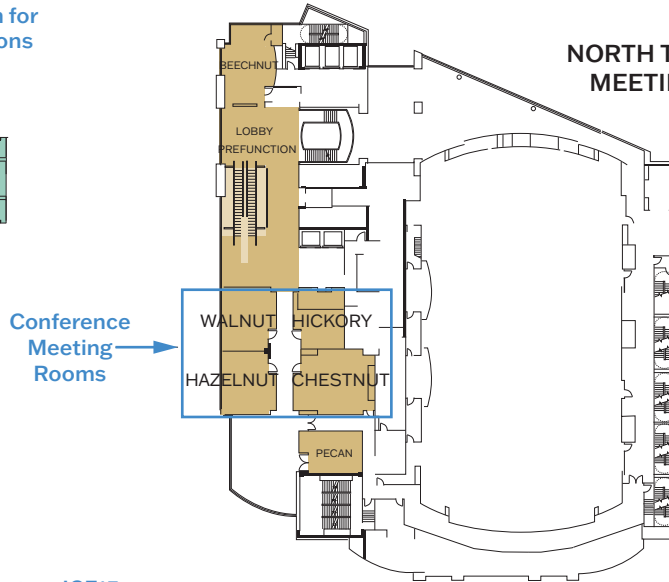

OMNI ATLANTA HOTEL AT CNN CENTER MEETING SPACE FOR ICF15

SOUTH TOWER HOTEL LOBBY LEVEL

SOUTH TOWER ATRIUM TERRACE LEVEL

NORTH TOWER MEETING LEVEL 3 (M3)

Note that no ICF15
Events Are Scheduled
on North Tower
Meeting Level 2 (M2)

NORTH TOWER MEETING LEVEL 1 (M1)