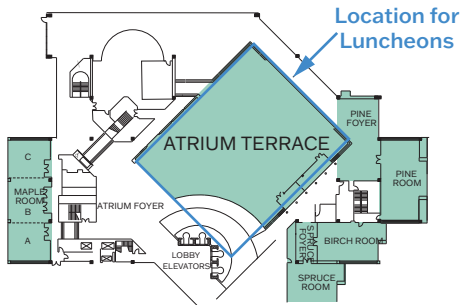

OMNI ATLANTA HOTEL AT CNN CENTER MEETING SPACE FOR ICF15

SOUTH TOWER HOTEL LOBBY LEVEL

SOUTH TOWER ATRIUM TERRACE LEVEL

NORTH TOWER MEETING LEVEL 3 (M3)

Note that no ICF15
Events Are Scheduled
on North Tower
Meeting Level 2 (M2)

NORTH TOWER MEETING LEVEL 1 (M1)