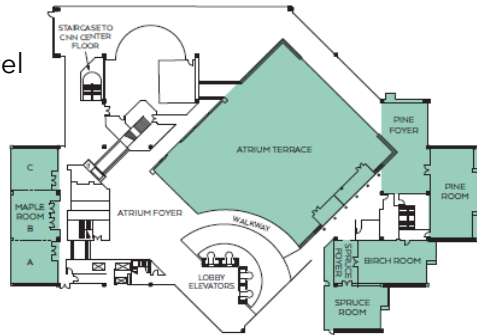

OMNI ATLANTA HOTEL AT CNN CENTER MAP OF MEETING SPACE

South Tower - Hotel Lobby Level

- Hotel Registration Desk
- Access to Atrium Terrace

North Tower - Meeting Level 4

- Meeting Registration Desk
- Meeting Rooms: Grand Ballroom A, B, C, E
- Poster and Exhibition Hall: Grand Ballroom D
- Coffee Service in Lobby
- Banquet in Grand Ballroom E

South Tower - Atrium Terrace Level

- Location for Luncheons

North Tower - Meeting Level 1

- Meeting Rooms: Dogwood A & B

North Tower - Meeting Level 3

- Meeting Rooms: Walnut, Hickory, Hazelnut, Chestnut