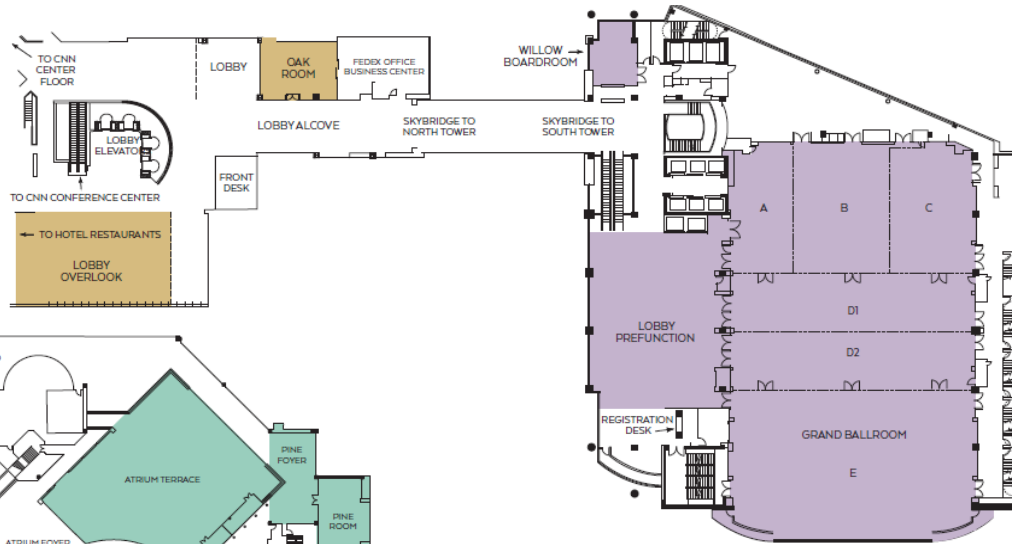

OMNI ATLANTA HOTEL AT CNN CENTER MAP OF MEETING SPACE

South Tower - Hotel Lobby Level

- Hotel Registration Desk
- Access to Atrium Terrace

North Tower - Meeting Level 4

- Meeting Registration Desk
- Meeting Rooms: Grand Ballroom A, B, C, E
- Poster and Exhibition Hall: Grand Ballroom D
- Coffee Service in Lobby
- Banquet in Grand Ballroom E

South Tower - Atrium Terrace Level

- Location for Luncheons

North Tower - Meeting Level 1

- Meeting Rooms: Dogwood A & B

North Tower - Meeting Level 3

- Meeting Rooms: Walnut, Hickory, Hazelnut, Chestnut