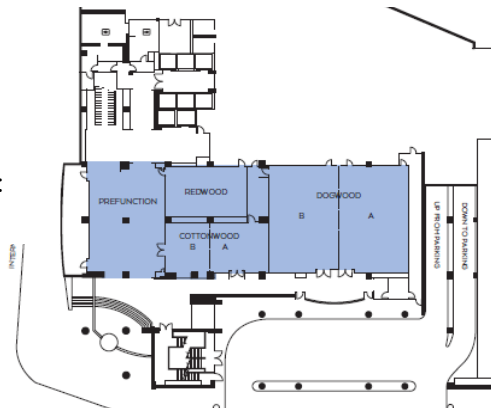

OMNI ATLANTA HOTEL AT CNN CENTER MAP OF MEETING SPACE

South Tower - Hotel Lobby Level

- Hotel Registration Desk
- Access to Atrium Terrace

North Tower - Meeting Level 4

- Meeting Registration Desk
- Meeting Rooms: Grand Ballroom A, B, C, E
- Poster and Exhibition Hall: Grand Ballroom D
- Coffee Service in Lobby
- Banquet in Grand Ballroom E

South Tower - Atrium Terrace Level

- Location for Luncheons

North Tower - Meeting Level 1

- Meeting Rooms: Dogwood A & B

North Tower - Meeting Level 3

- Meeting Rooms: Walnut, Hickory, Hazelnut, Chestnut